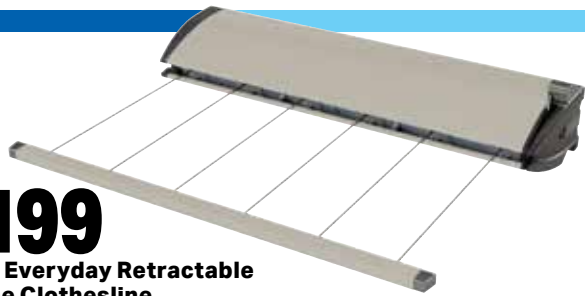

9311426005984 / 9180

\$199

**Hills Everyday Retractable
6 Line Clothesline**
Autumn Stone. 39m of drying space.
Extends up to 6.5m.
4 Line \$159

9349973003801 / 18

\$355

Hills Premium 7 Line Rotary Clothesline
Forest Glade, Basalt or Ocean Breeze.
3.6m head diameter. 47m of line space.
6 Line \$339
8 Line \$375