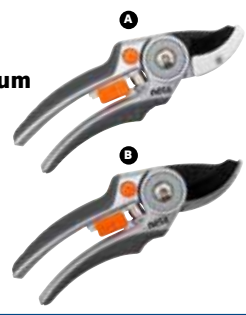

$32 EA

Neta Aluminium Secateur Range
15mm cutting capacity.
A Anvil
B Bypass
9314212086754 / 47