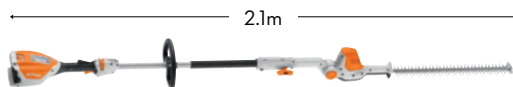

AKIII SYSTEM
AK 20

SKIN ONLY
\$349

NEW RLA 240 LAWN SCARIFIER

36V • 34CM/14" • 14KG

Simple cutting depth adjustment thanks to a rotary dial. Folding handlebars with four height levels. Includes aeration roller, scarifying tines and 50L grass catcher.

AKIII SYSTEM
AK 30

SKIN ONLY
\$449

HLA 56 LONG-REACH HEDGE TRIMMER

36V • 45CM/18" • 3.8KG[®]

Trims up to 380m² on one charge. Adjustable blade angle for cutting taller hedges and shrubs.

AKIII SYSTEM
AK 20