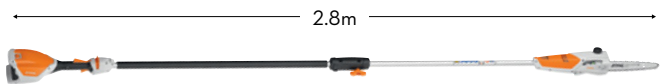

HTA 50 POLE PRUNER

36V • 25CM/10" • 3.6KG®

Lightweight pole pruner with high cutting performance. Made with high quality aluminium and magnesium components for durability and lightweight operation.

AKIII SYSTEM
AK 20

SKIN ONLY
$399

Optional: 0.5M EXTENSION SHAFT **$65**